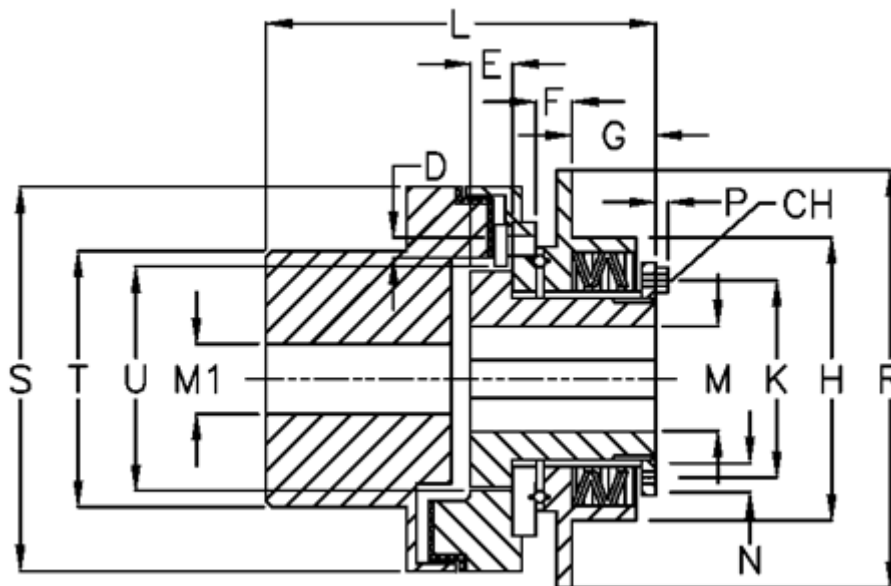

Article number: 46962033

Description: Synchron mini G 20 L

## Measures

D	= 6xM5	L	= 85.0	U	= 37
Disc spring mounting	= 3x1M	M1 max	= 30		
Disc spring version	= L - heavy	M max	= 20		
E	= 12.0	M min	= 7		
F	= 6.0	P	= 3.0		
G	= 22.0	R	= 80		
H	= 53	S	= 67		
K	= 38	T	= 46		